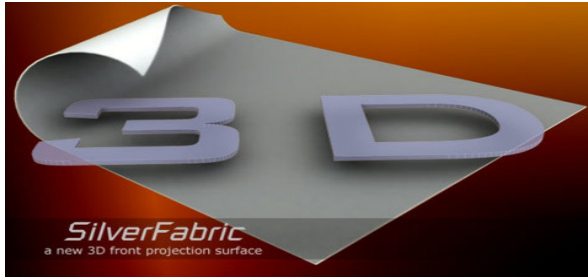

SilverFabric™ - a brandnew 3D screen material
 specialized for 3D front-projection

- Extra-Features
- **rollable**
 - **washable**
 - **Incredible robust and stable**

Performance	Response
Framing	mobile or fixed installation
Peak polarization ratio	80:1
Peak Gain	2.4
Half-gain angle	17°
Viewing Angle	34°
Seamless Size	width or height=2400mm
weight	300gr/sqm