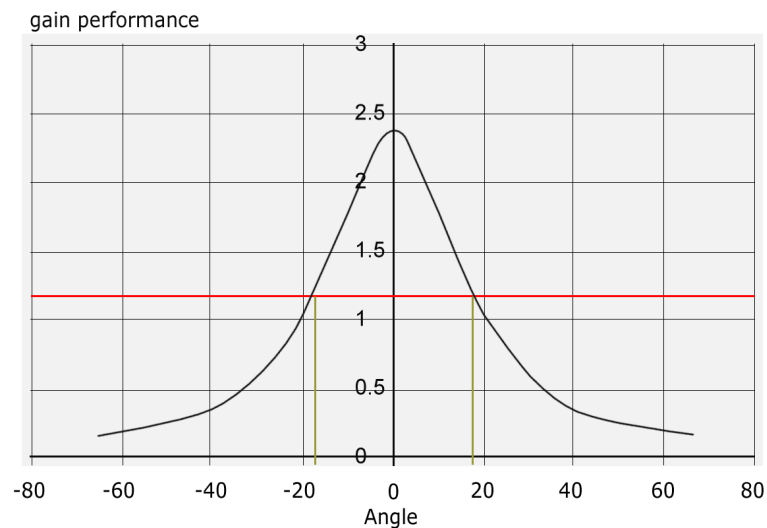

SilverFabric™ - a brandnew 3D screen material
 specialized for 3D front-projection

- Extra-Features
- **rollable**
 - **washable**
 - **Incredible robust and stable**

Performance	Response
Framing	mobile or fixed installation
Peak polarization ratio	80:1
Peak Gain	2.4
Half-gain angle	17°
Viewing Angle	34°
Seamless Size	width or height=2400mm
weight	300gr/sqm

SilverFabric™ screen optical characteristics:

*The red line indicates the half gain level, and the
the green lines show the half gain angles*

SilverFabric™ is a trademark of UMA-GmbH