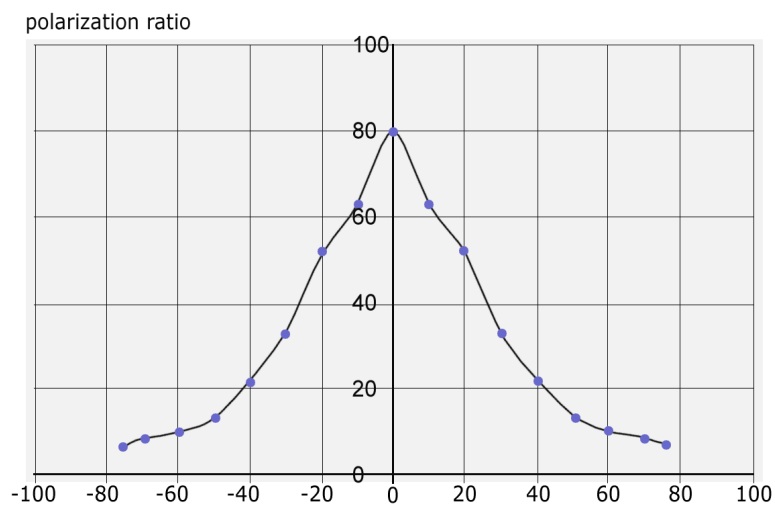

SilverFabric™ - a brandnew 3D screen material
 specialized for 3D front-projection

- Extra-Features
- **rollable**
 - **washable**
 - **Incredible robust and stable**

Performance	Response
Framing	mobile or fixed installation
Peak polarization ratio	80:1
Peak Gain	2.4
Half-gain angle	17°
Viewing Angle	34°
Seamless Size	width or height=2400mm
weight	300gr/sqm

SilverFabric™ screen optical characteristics:

*The red line indicates the half gain level, and the
the green lines show the half gain angles*

SilverFabric™ is a trademark of UMA-GmbH