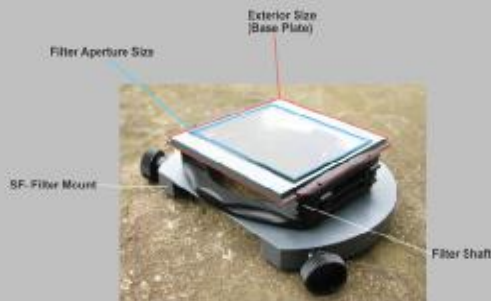

SF-SPAR50 iL Filter Technology mounted to a SF-Filter mount

46 SF-Filterholders

47	SF-Filter Mount 83	Professional filter holder for lens barrels up to 83 mm. Incl. set of screws							107,41 €
48	SF-Filter Mount 100	Professional filter holder for lens barrels up to 100 mm. Incl. set of screws							114,46 €
49	SF-Filter Mount 110	Professional filter holder for lens barrels up to 110 mm. Incl. set of screws							129,72 €

SilverFabric™ is a trademark of UMA GmbH. Copyright 2010, all rights reserved.
All prices are estimated ex-works Wuppertal (Germany) and without VAT/Import duties.
E&OE. Pricing subject to change without prior notice.